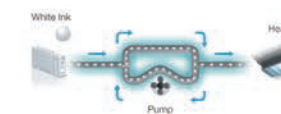

2. Negative Pressure System

Pressure system for ink supply with digital control greater pressure display gauges to increase printing speed and stability.

3. Vacuum Bed Platform

The vacuum bed holds media steady to ensure stable printing. The vacuum system can be turned ON/OFF easily from the control panel by a button.

4. Mechanical Anti Crash System

Mechanical anti crash device effectively stops the carriage to protect print head once it touches the media.

5. ColorGATE RIP

It supports vary kinds of file formats such as TIF/JPEG/EPS/AI/PS/PDF/DCS2.0. Because of its high performance of color management and ICC profile, there are several advantages by using ColorGATE RIP: 30% ink cost reduction/high print quality/Ink dry in less time/High RIP Speed.....

6. Low Ink Volume Reminding System

When the ink volume is low, the alarm will light up and beep.

7. White Ink Circulation System

Keeps color particulates in motion in a bid to improve stability and dispersions of the pigments in the fluid reservoir and ink path.